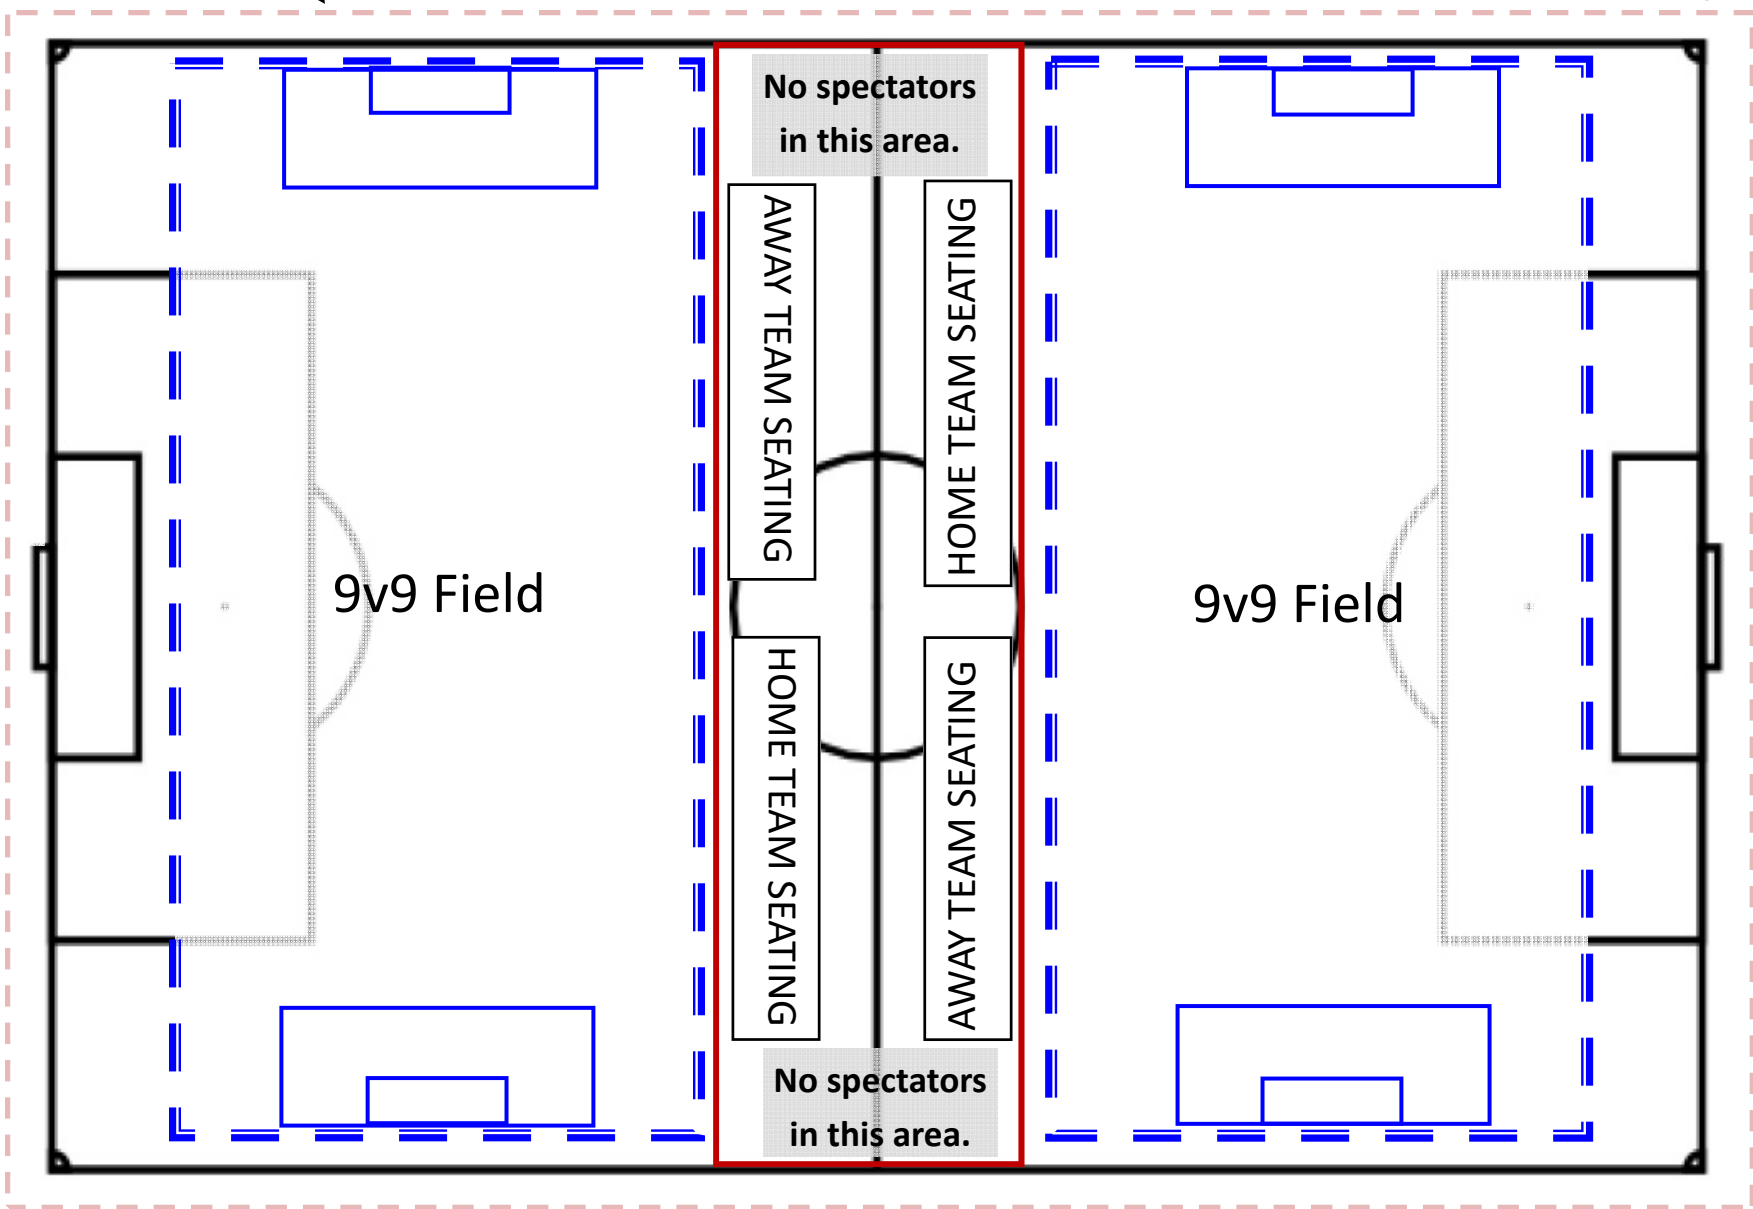

Away team spectators sit on the same side as the team, NOT behind the AR.

**AWAY TEAM SEATING**  
(south or west side of field)

Dashed spectator lines painted on field at Reach 11.

Away team spectators sit  
across from their team  
outside spectator lines

Home team spectators sit  
across from their team  
outside spectator lines

Away team spectators sit  
across from their team  
outside spectator lines

Home team spectators sit  
across from their team  
outside spectator lines

Dashed spectator lines painted on field at Reach 11.

Away team spectators sit across from their team outside spectator lines.

Home team spectators sit across from their team outside spectator lines.

Away team spectators sit across from their team outside spectator lines.

Home team spectators sit across from their team outside spectator lines.

Away team spectators sit across from their team outside spectator lines.

Home team spectators sit across from their team outside spectator lines.