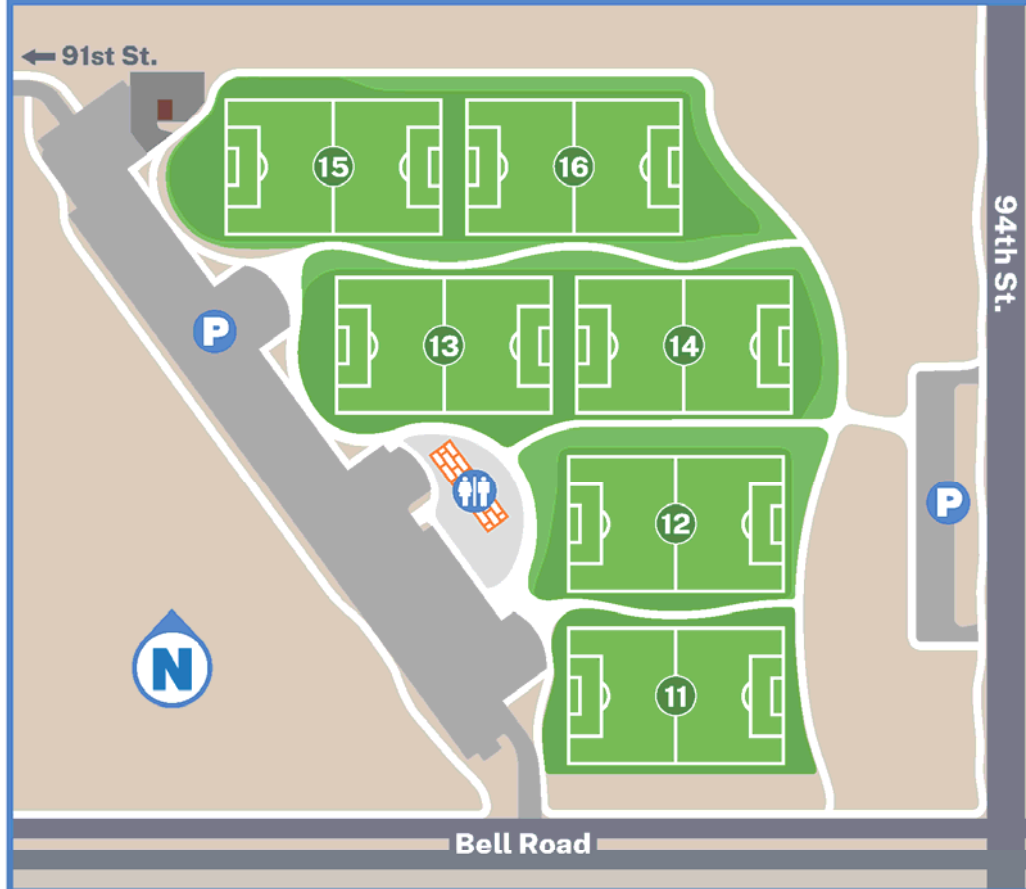

# REACH 11 SPORTS COMPLEX

7v7 fields

9v9 fields

REMINDER: Reach 11 does NOT allow dogs.

Scottsdale Sports Complex—8081 E. Princess Drive, Scottsdale 85255

**Facility Map**

9390 E. Bell Road | 480-312-PLAY

Scottsdale Sports  
Complex Website

Parking

Office

Restrooms

Sports Field

Reata is brand new, so the address in “maps” may take you to Westworld.

Follow the directions below:

Directions from North/West:

- Take 101 east, get off at Princess Drive
- Go straight on access road to Bell Rd, turn left
- Continue East to 98th Street, turn right

## Reata Sports Complex

- Parking
- Restrooms
- Office
- Lighted Sports Field

**HOME TEAM SEATING**  
(north or east side of field)

Home team spectators sit on the same side as their team, NOT behind the AR.

Dashed spectator lines painted on field at Reach 11.

Away team spectators sit across from their team outside spectator lines.

Home team spectators sit across from their team outside spectator lines.

Away team spectators sit across from their team outside spectator lines.