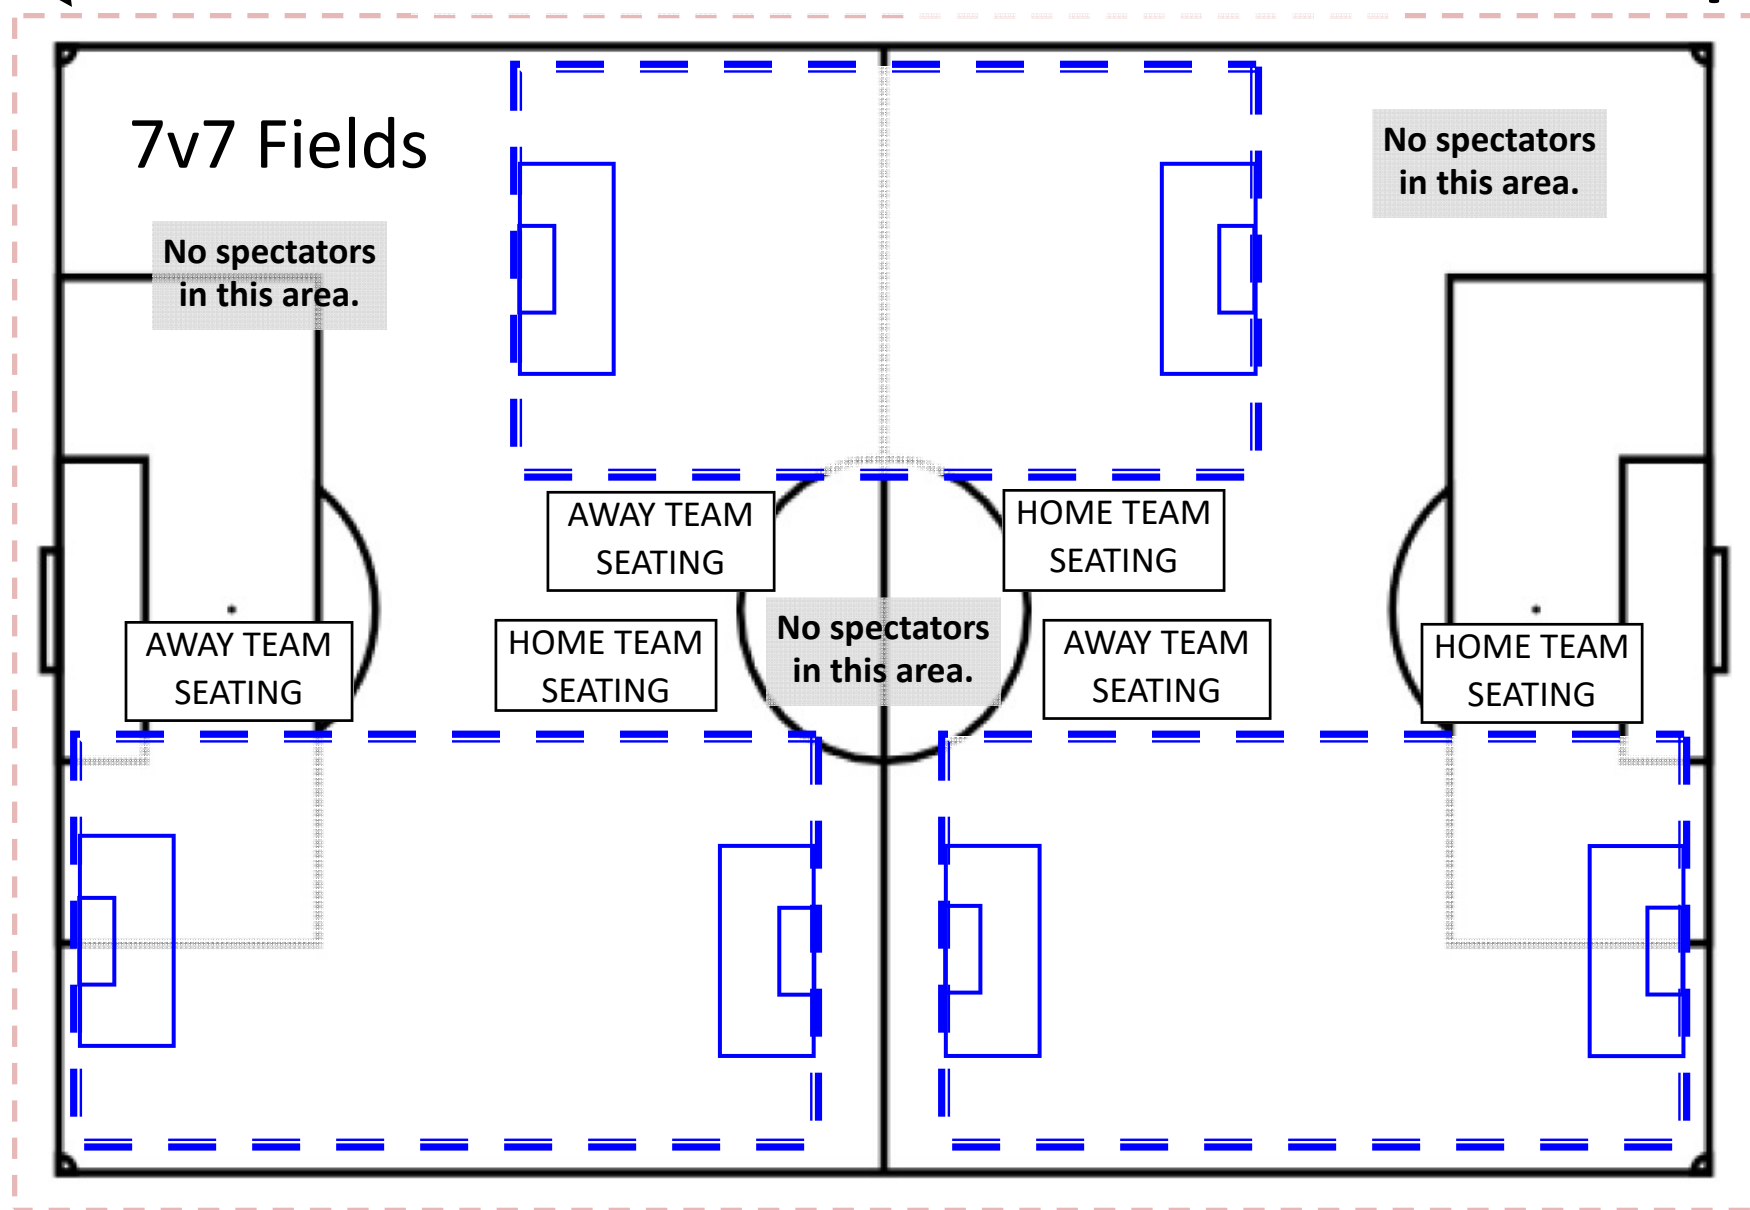

Away team spectators sit on the same side as the team, NOT behind the AR.

**AWAY TEAM SEATING**  
(south or west side of field)

Dashed spectator lines painted on field at Reach 11.

Away team spectators sit  
across from their team  
outside spectator lines

Home team spectators sit  
across from their team  
outside spectator lines

Away team spectators sit  
across from their team  
outside spectator lines

Home team spectators sit  
across from their team  
outside spectator lines

Dashed spectator lines painted on field at Reach 11.

Away team spectators sit across from their team outside spectator lines.

Home team spectators sit across from their team outside spectator lines.

Away team spectators sit across from their team outside spectator lines.

Home team spectators sit across from their team outside spectator lines.

Away team spectators sit across from their team outside spectator lines.

Home team spectators sit across from their team outside spectator lines.