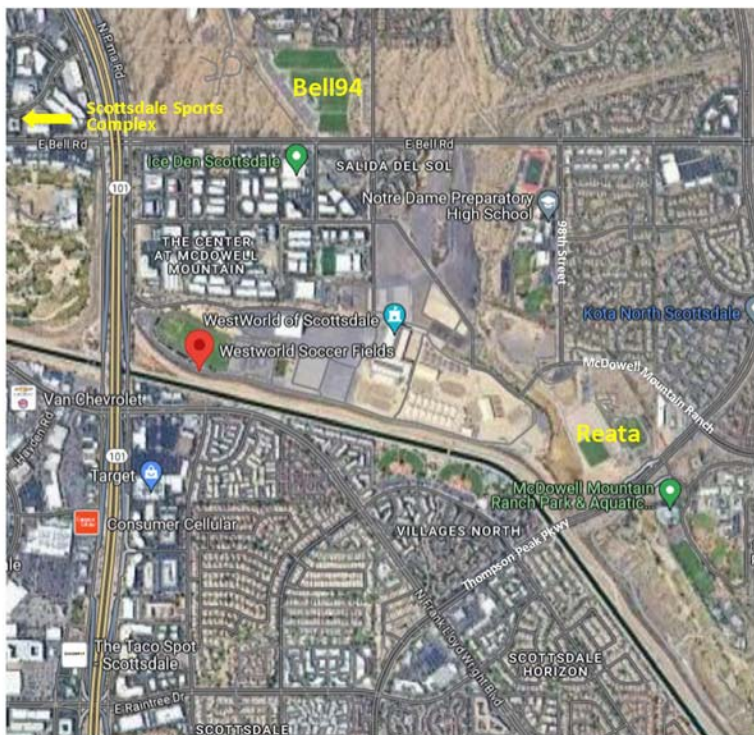

# REACH 11 SPORTS COMPLEX

7v7 fields

9v9 fields

REMINDER: Reach 11 does NOT allow dogs.

Scottsdale Sports Complex—8081 E. Princess Drive, Scottsdale 85255

**Facility Map**

9390 E. Bell Road | 480-312-PLAY

Scottsdale Sports  
Complex Website

Parking

Office

Restrooms

Sports Field

Reata is brand new, so the address in “maps” may take you to Westworld.

Follow the directions below:

Directions from North/West:

- Take 101 east, get off at Princess Drive
- Go straight on access road to Bell Rd, turn left
- Continue East to 98th Street, turn right

Directions from South/East:

- Take 101 north, get off at Raintree Dr
- Turn left at Thompson Peak Pkwy
- Turn left at McDowell Mountain Ranch Road
- Take another left into the parking lot

## Reata Sports Complex

- Parking
- Restrooms
- Office
- Lighted Sports Field

**HOME TEAM SEATING**  
(north or east side of field)

Home team spectators sit on the same side as their team, NOT behind the AR.