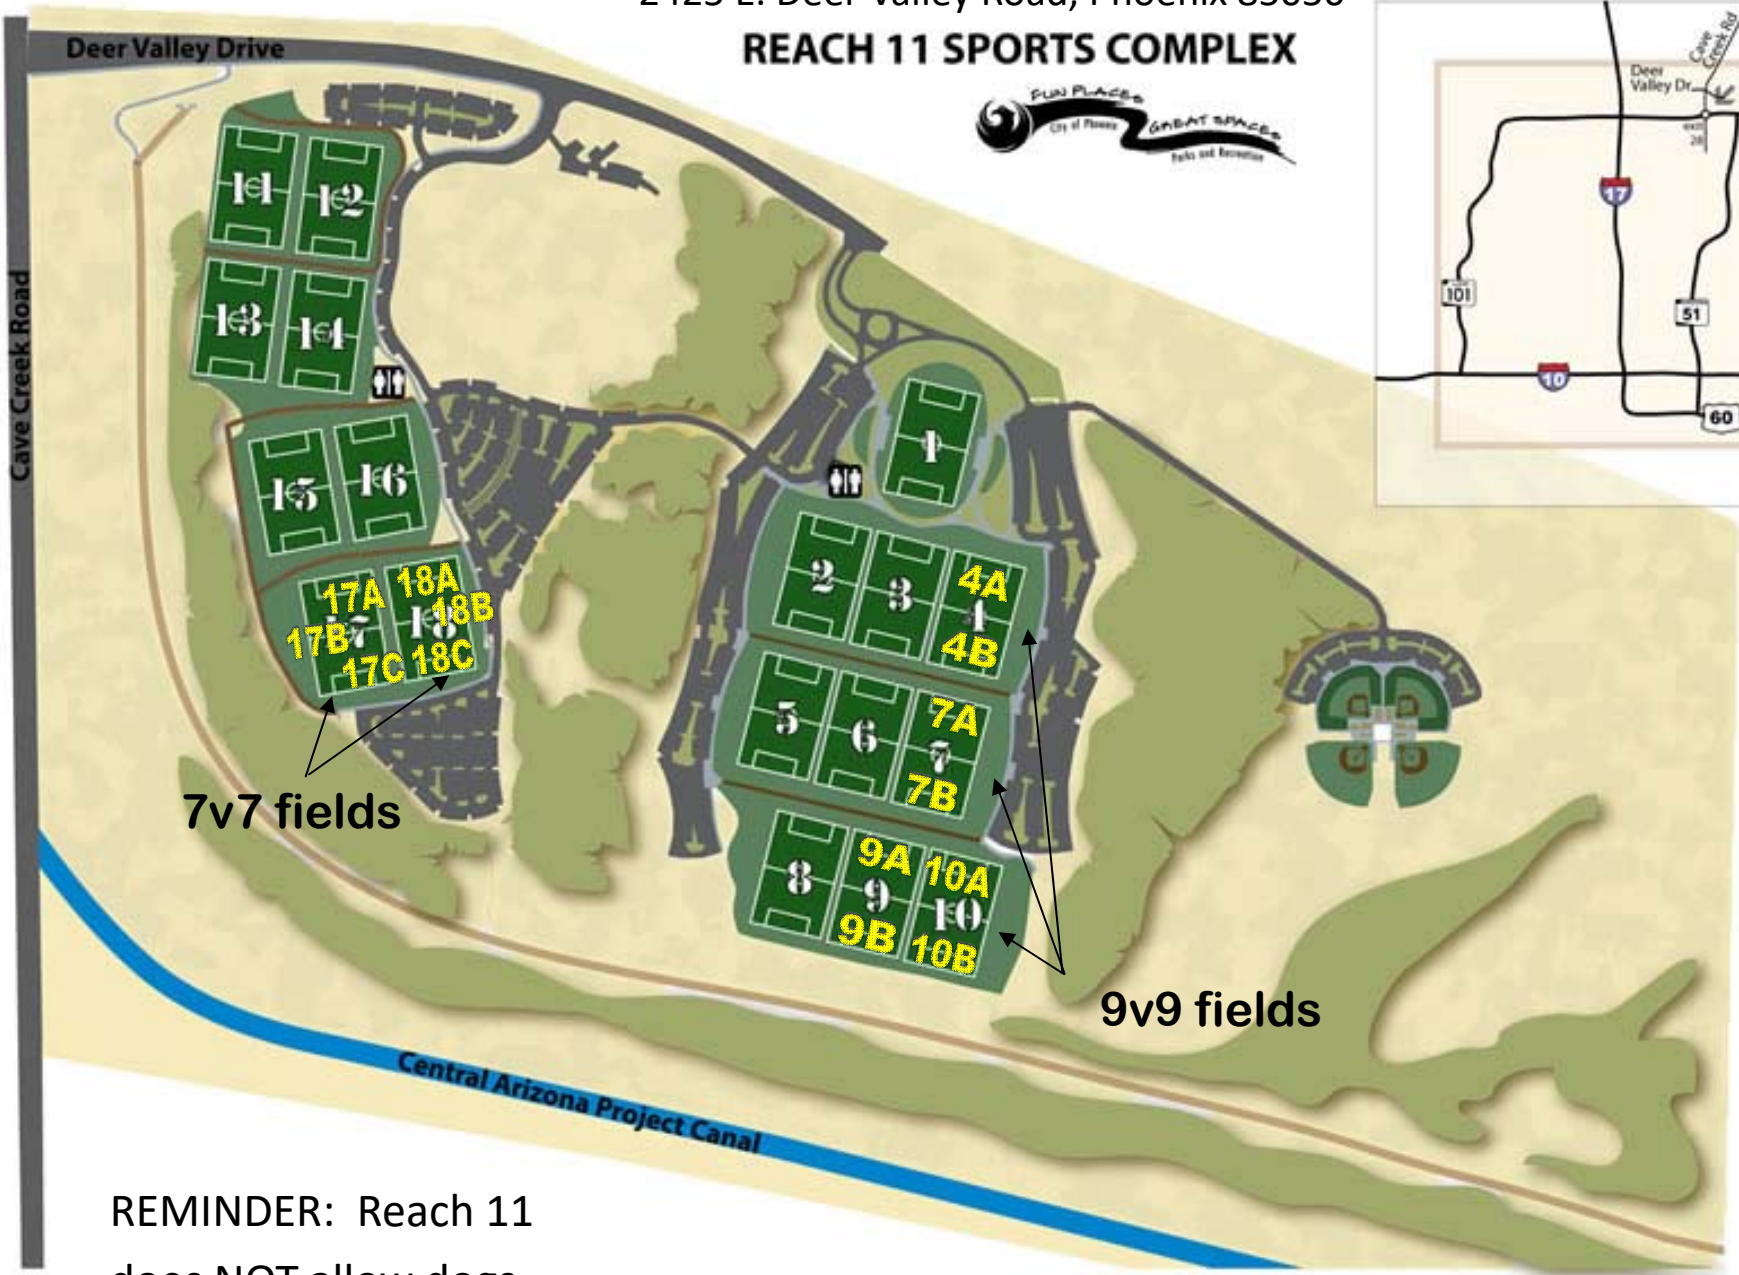

# REACH 11 SPORTS COMPLEX

7v7 fields

9v9 fields

REMINDER: Reach 11 does NOT allow dogs.

Scottsdale Sports Complex—8081 E. Princess Drive, Scottsdale 85255

**Facility Map**

9390 E. Bell Road | 480-312-PLAY

Scottsdale Sports  
Complex Website

Parking

Office

Restrooms

Sports Field

Reata is brand new, so the address in “maps” may take you to Westworld.

Follow the directions below:

Directions from North/West:

- Take 101 east, get off at Princess Drive
- Go straight on access road to Bell Rd, turn left
- Continue East to 98th Street, turn right

Directions from South/East:

- Take 101 north, get off at Raintree Dr
- Turn left at Thompson Peak Pkwy
- Turn left at McDowell Mountain Ranch Road
- Take another left into the parking lot

Dashed spectator lines painted on field at Reach 11.

Away team spectators sit across from their team outside spectator lines.

Home team spectators sit across from their team outside spectator lines.

Away team spectators sit across from their team outside spectator lines.