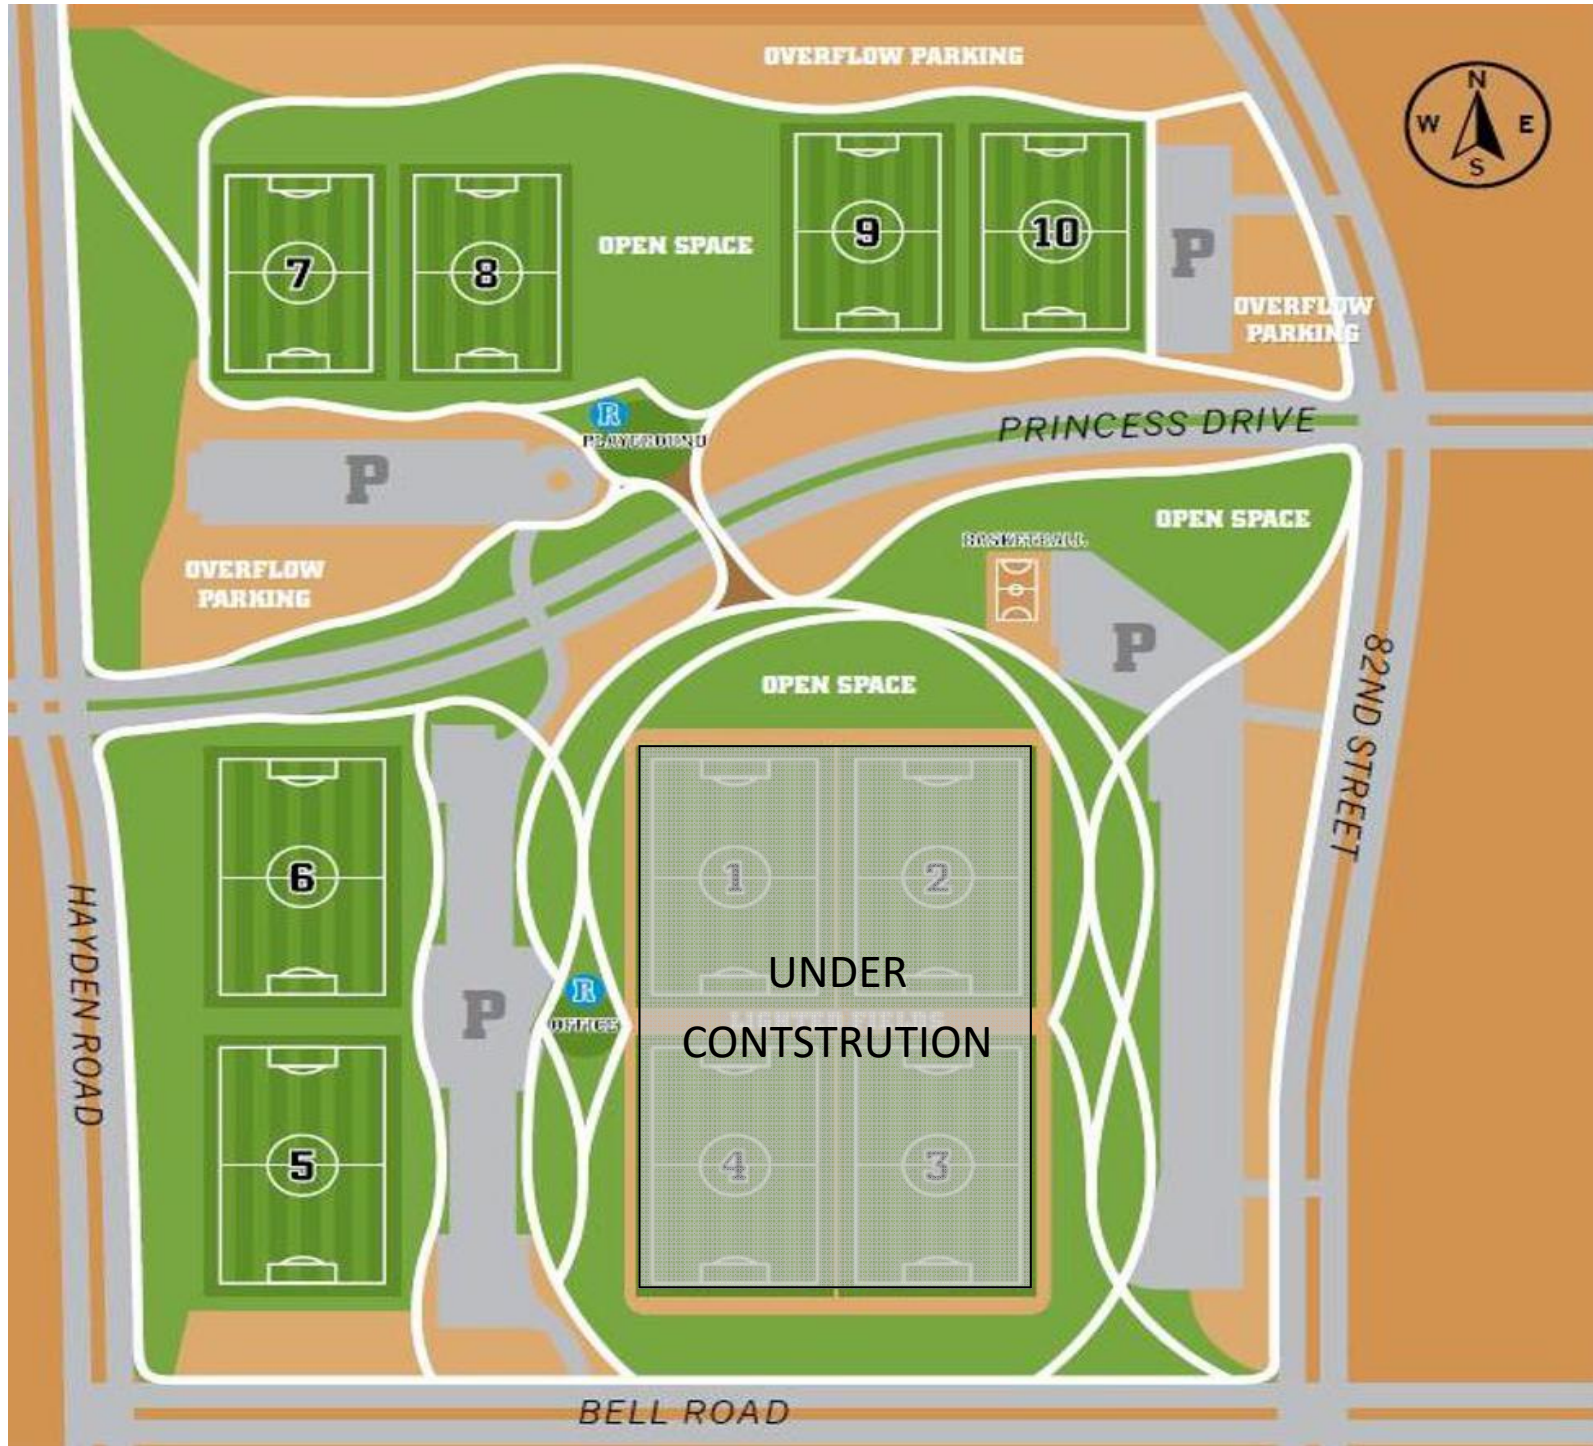

# REACH 11 SPORTS COMPLEX

7v7 fields

9v9 fields

REMINDER: Reach 11 does NOT allow dogs.

Scottsdale Sports Complex—8081 E. Princess Drive, Scottsdale 85255

**Facility Map**

9390 E. Bell Road | 480-312-PLAY

Scottsdale Sports  
Complex Website

Parking

Office

Restrooms

Sports Field

Reata is brand new, so the address in “maps” may take you to Westworld.

Follow the directions below:

Directions from North/West:

- Take 101 east, get off at Princess Drive
- Go straight on access road to Bell Rd, turn left
- Continue East to 98th Street, turn right

Directions from South/East:

- Take 101 north, get off at Raintree Dr
- Turn left at Thompson Peak Pkwy
- Turn left at McDowell Mountain Ranch Road
- Take another left into the parking lot

## Reata Sports Complex

- Parking
- Restrooms
- Office
- Lighted Sports Field

**HOME TEAM SEATING**  
(north or east side of field)

Home team spectators sit on the same side as their team, NOT behind the AR.