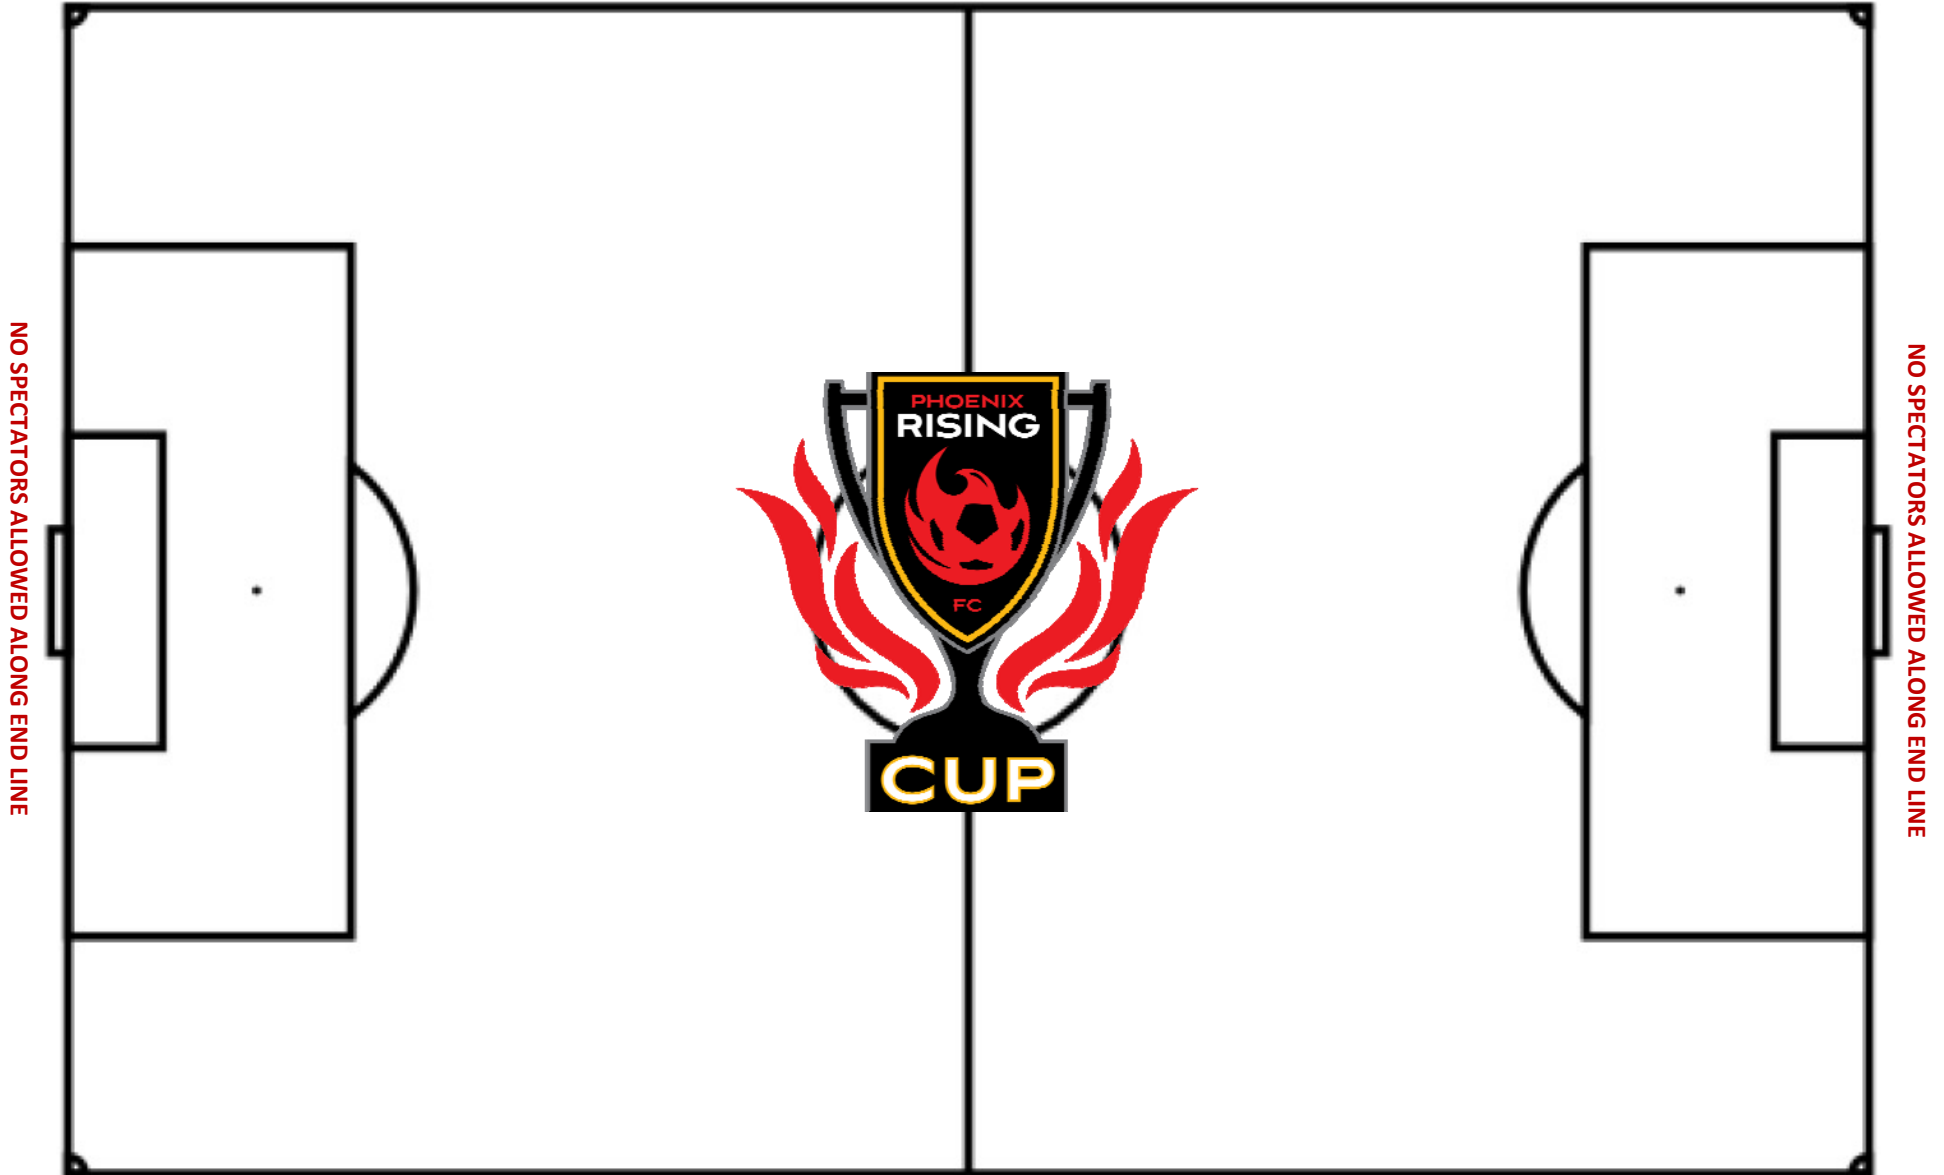

## Reata Sports Complex

- Parking
- Restrooms
- Office
- Lighted Sports Field

**HOME TEAM SEATING**  
(north or east side of field)

Home team spectators sit on the same side as their team, NOT behind the AR.